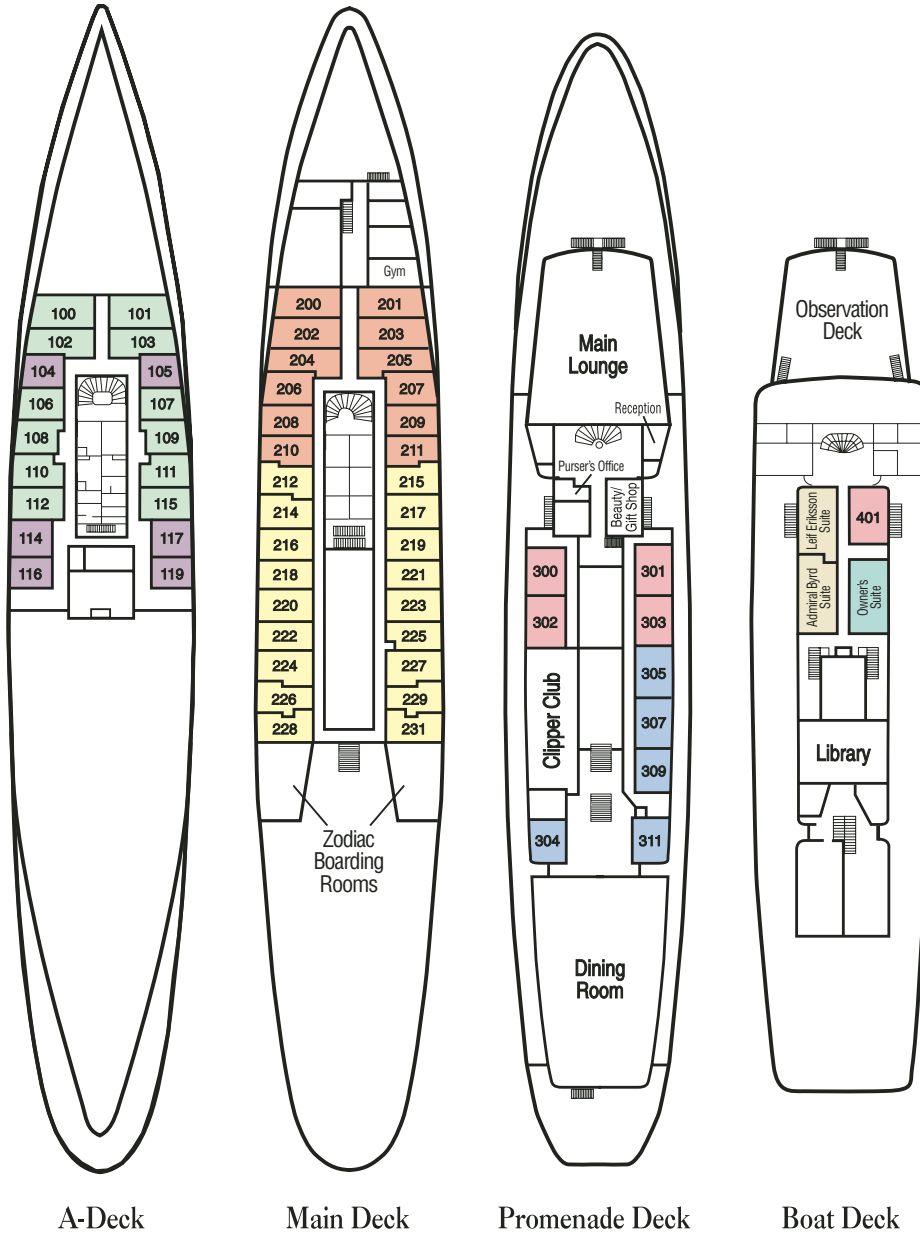

122-passenger

M/S Clipper Adventurer

CATEGORY 1

Located on A-Deck

CATEGORY 2

Located on A-Deck

CATEGORY 3

Located on Main Deck

CATEGORY 4

Located on Main Deck

CATEGORY 5

Located on Promenade Deck

DELUXE

Located on Promenade and Boat Decks

SUITES

Located on Boat Deck

OWNER'S SUITE

Located on Boat Deck